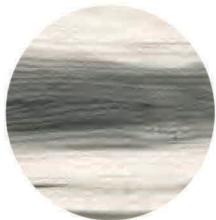

Dapper Grace

Linear Grey

Hazel

****Tiles Size: 8"x48"**

Linear Cloud

Linear Grey

Ashen

Tawny

Hazel

Color Variation in Linear Cloud:

Linear Cloud

Ashen

Linear Grey

Tawny

● ● ● ●
DESIGNER TILE AND STONE USA
100 Newfield Avenue | Edison New Jersey 08837
Phone: 732-225-1877 | Fax: 732-225-0660
www.designertilestone.com