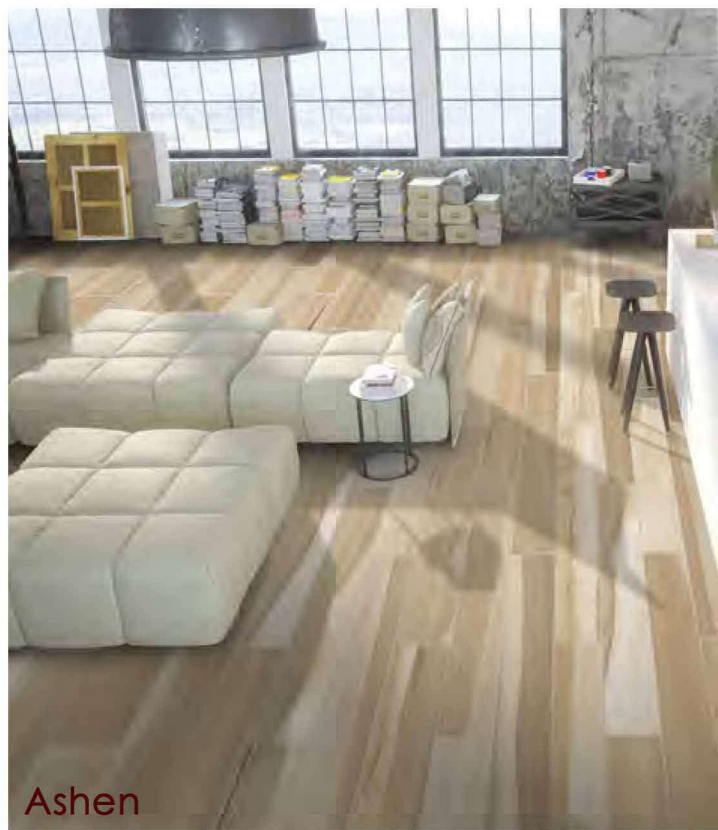

● ● ● ●
DESIGNER TILE AND STONE USA
100 Newfield Avenue | Edison New Jersey 08837
Phone: 732-225-1877 | Fax: 732-225-0660
www.designertilestone.com