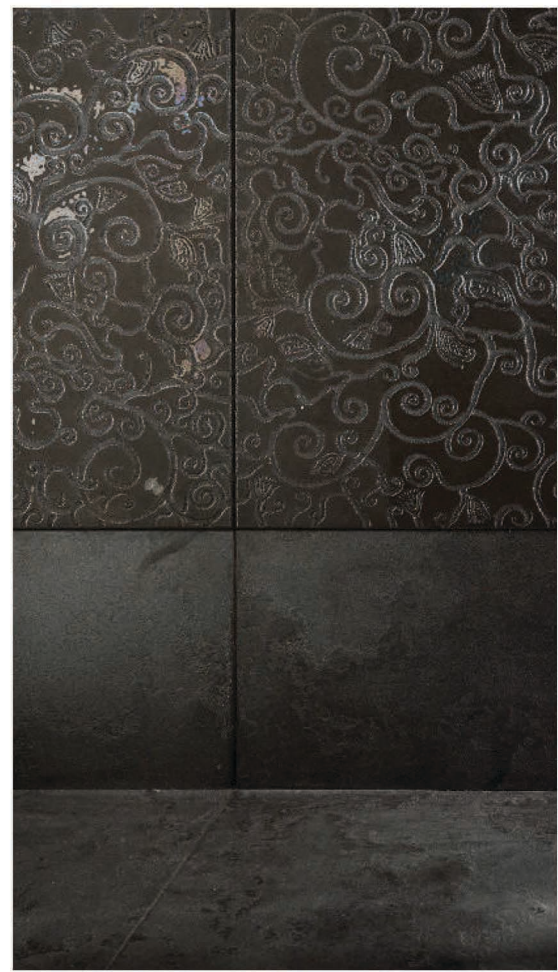

Brilliance Series

Field Tiles Available in: 24"x24", 19.6"x19.6", 9.6"x9.6", 12"x24", 6.25"x19.6"

Ebony Pol.

Sterling Pol.

Bronze Pol.

Pearl Pol.

Diamond Pol.

Decorative Tiles Available in: 19.6"x19.6"

Scroll

Sagittarius

Pheonix

Orion

Script

All Designs can come in each Colorway

DCOF > 0,42

● ● ● ●
DESIGNER TILE AND STONE USA
100 Newfield Avenue | Edison New Jersey 08837
Phone: 732-225-1877 | Fax: 732-225-0660
www.designertilestone.com