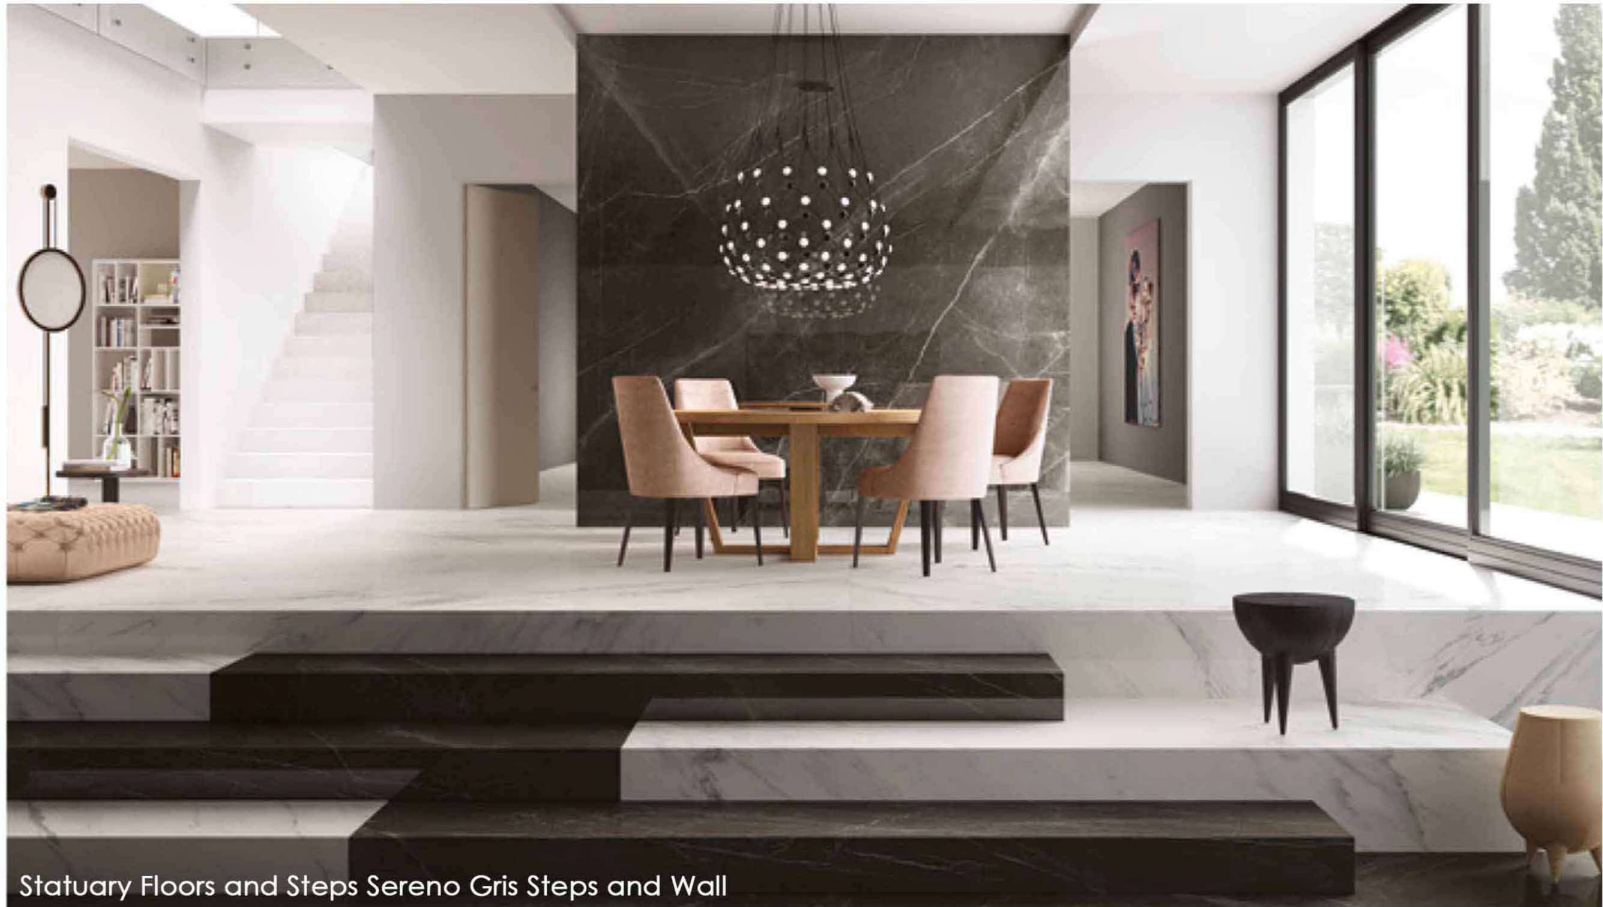

# Stones 1.0

Statuary Floors and Steps Sereno Gris Steps and Wall

Stones 1.0 creates simplicity and elegance that can be added to every room. These Large Format Porcelain Slabs can be book matched or randomly placed to create the look of Natural Stone. Stones 1.0 transforms each room into a unique space without the weight constrictions and maintenance of Natural Stone.

**Stones 1.0 Available Sizes in Honed or Polished:  
120"x60", 60"x30", 60"x60", 30x30", 30"x15" \*\*R9 Slip Rating\*\***

Paonazza Floor

Statuary Book Matched Wall

Quarzo Polished Walls

Marrone Turbine Polished Walls & Honed Floor