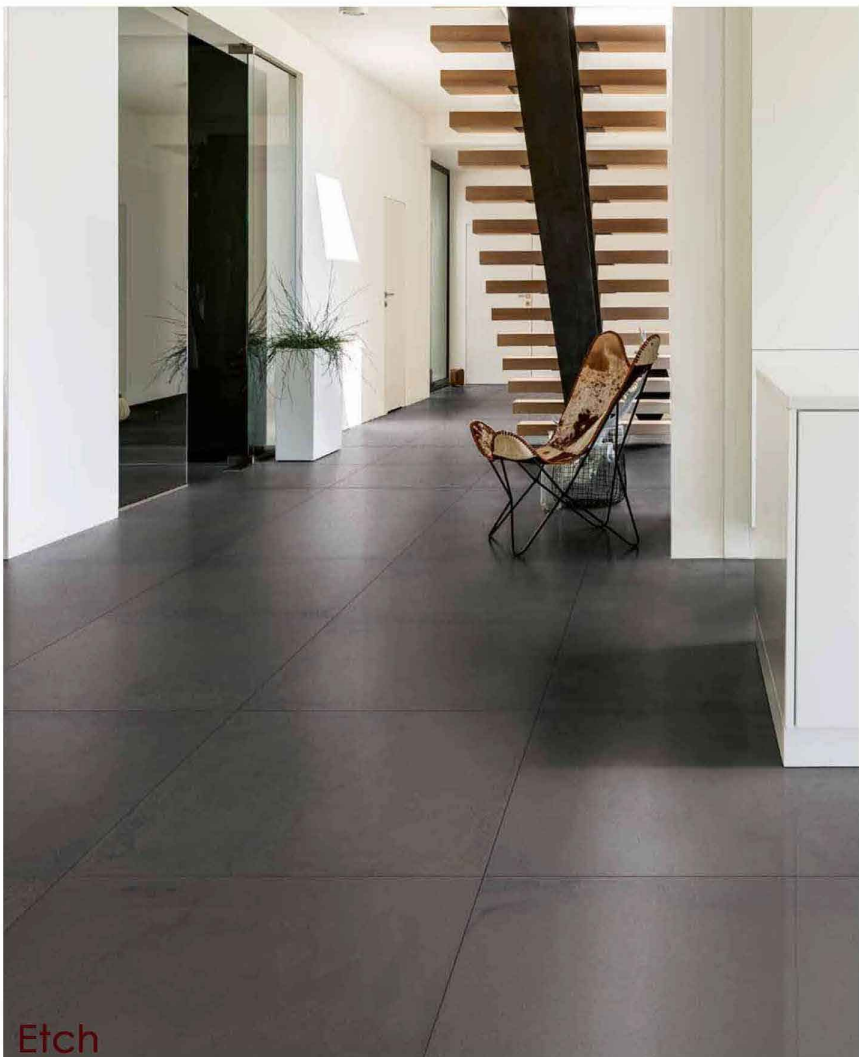

Canvas Series

Field Tiles Available In: 31.6" x 31.6", 16" x 31.6", 24" x 24", 12" x 24" & Mosaics

Gesso

Screen

Etch

Impasto

Impasto

Etch