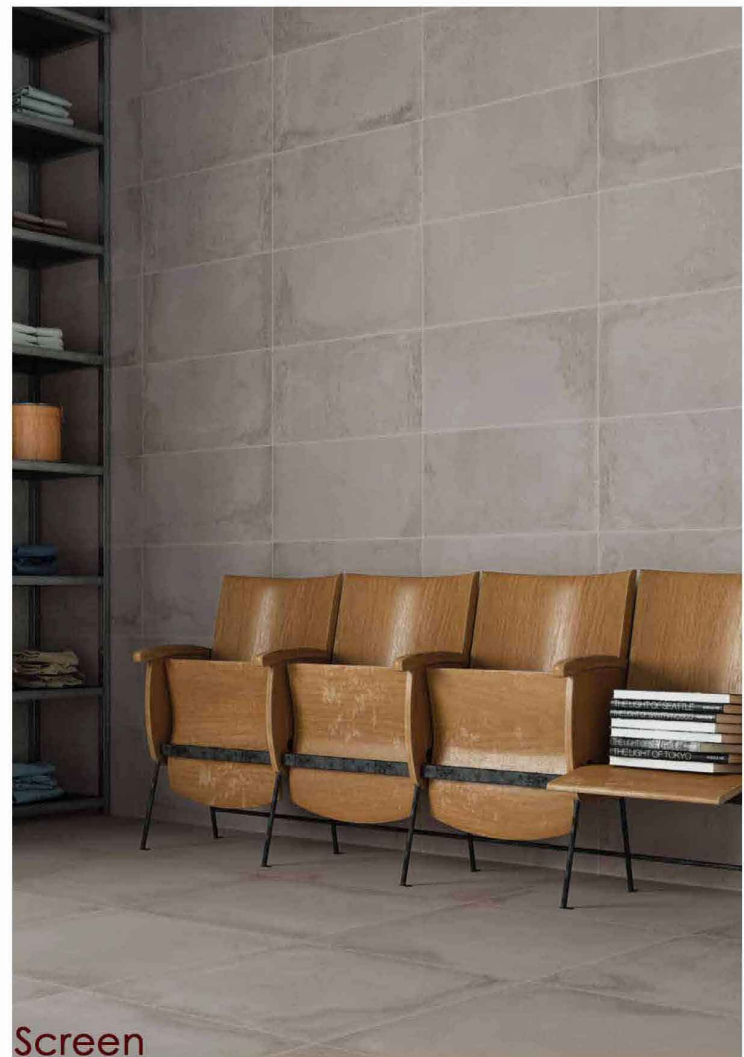

Canvas Series

Field Tiles Available In: 31.6" x 31.6", 16" x 31.6", 24" x 24", 12" x 24" & Mosaics

Gesso

Screen

Etch

Impasto

Impasto

Etch