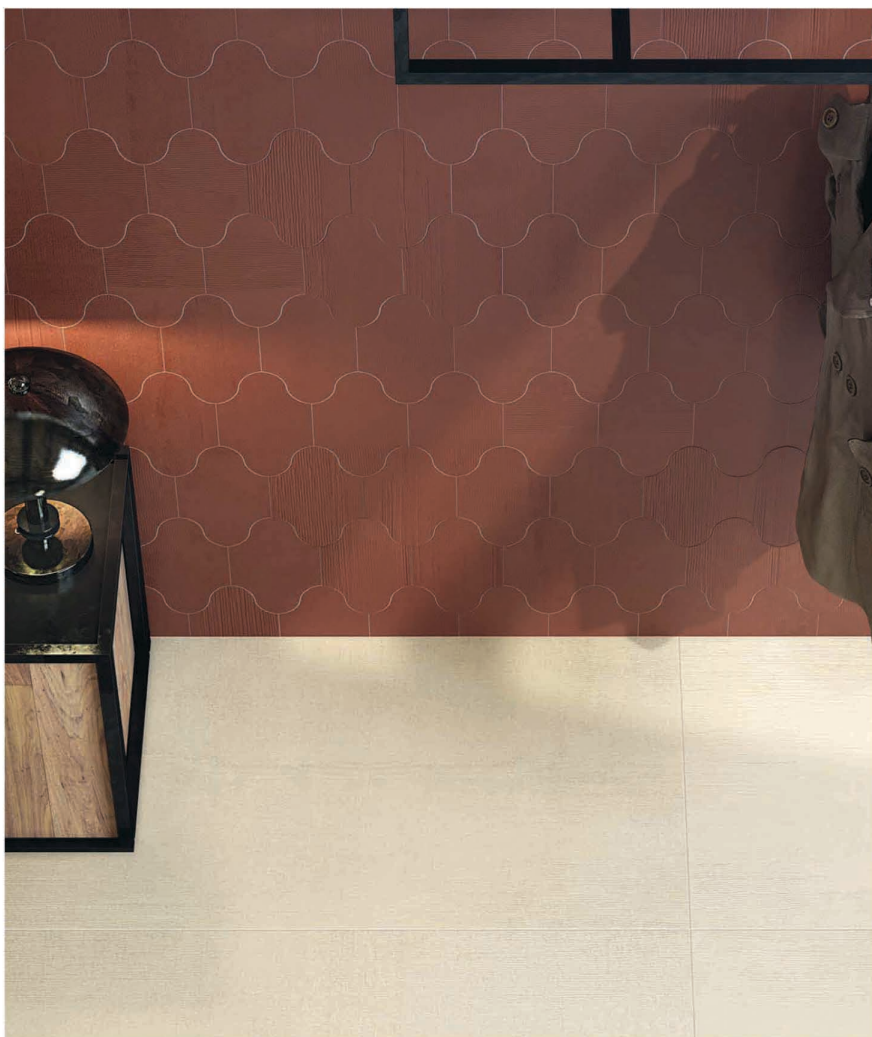

Test Results

Resistente
al gelo

R10

B.C.R.A.

DRY: >0,40
WET: >0,40

DCOF

WET: 0.73